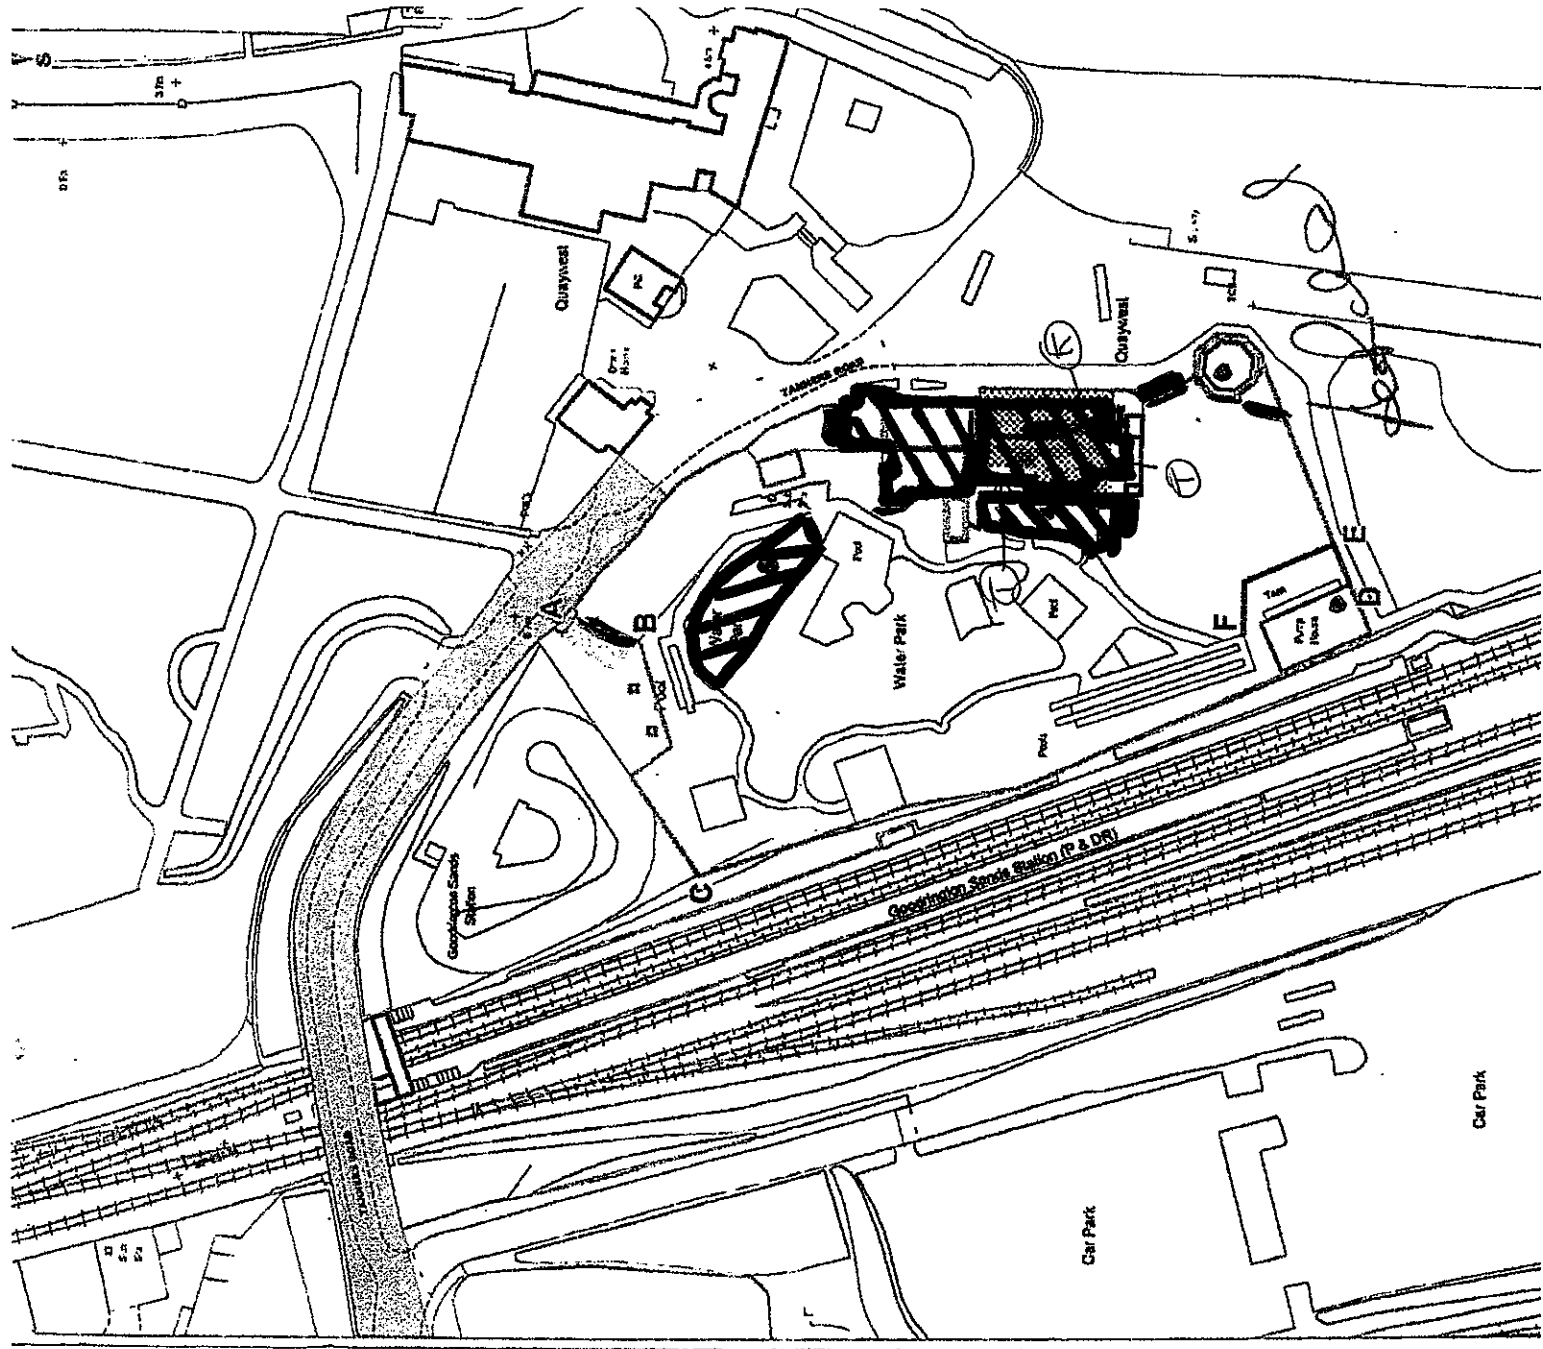

LEMUR WATERPARKS LTD
 SPLASHDOWN@QUAYWEST
 GOODRINGTON SANDS
 PAIGNTON, DEVON
 TQ4 6LN

KEY:-

- PREMISES LICENCE
- RECORDED MUSIC
- LIVE MUSIC + DANCING
- KITCHEN
- TOILETS
- EXITS & FIRE ESCAPES
- FIRE FIGHTING EQUIPMENT

Scale 1:400

whole area to be licensed for
● licensable activities - alcohol
+ recorded music

SCALE 1:200

RESTAURANT INTERIOR
SCALE 1:100

KEY:-

♂ ♀ ♿ - TOILETS

● - FIRE FIGHTING EQUIP

||||| - EXIT & FIRE ESCAPES.

||||| - STAIRS

LEMUR WATERPARKS LTD
SPLASHDOWN@QUAYWEST
GOODRINGTON SANDS
PAIGNTON, DEVON
TQ4 6LN