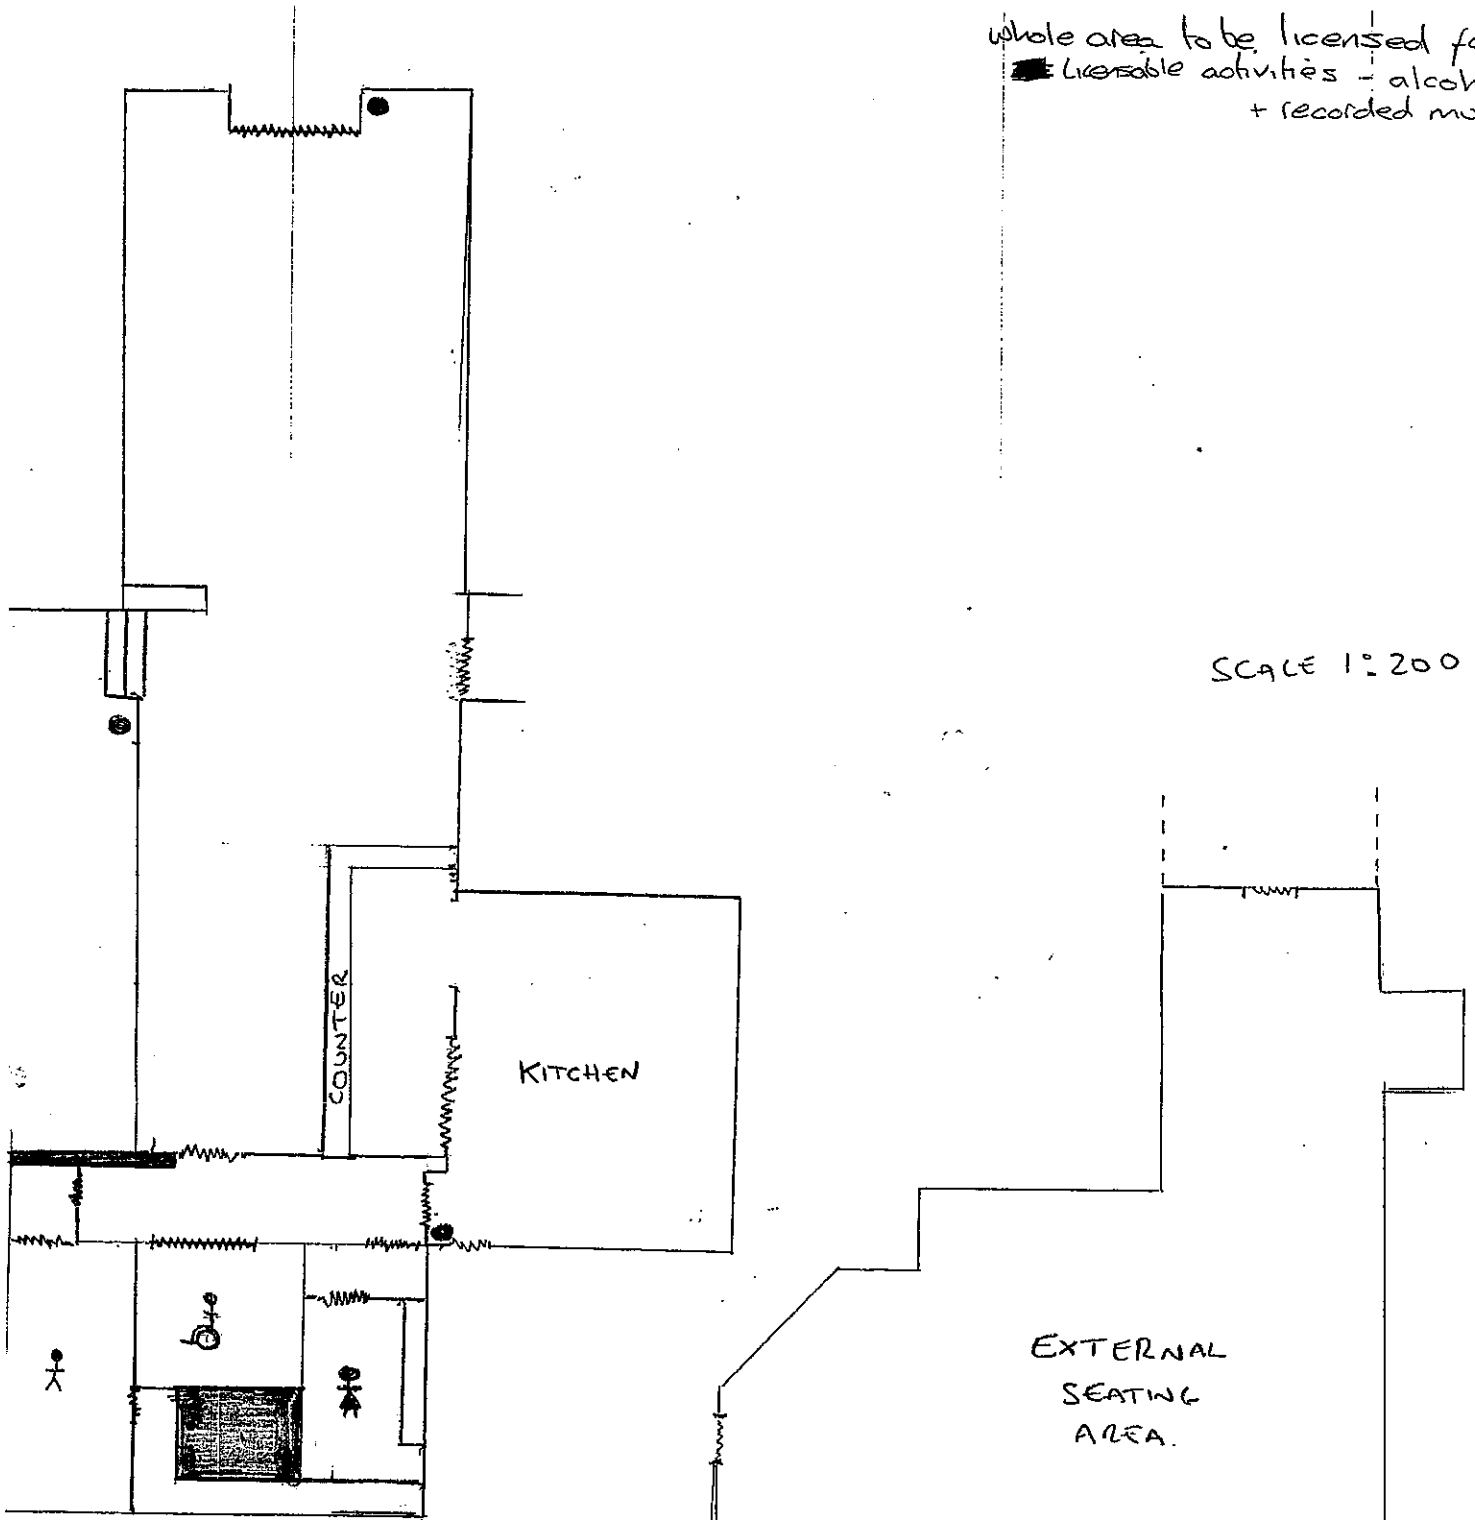

Scale 1:400

whole area to be licensed for
● licensable activities - alcohol
+ recorded music

SCALE 1:200

RESTAURANT INTERIOR
SCALE 1:100

KEY:-

♂ ♀ ♿ - TOILETS

● - FIRE FIGHTING EQUIP

||||| - EXIT & FIRE ESCAPES.